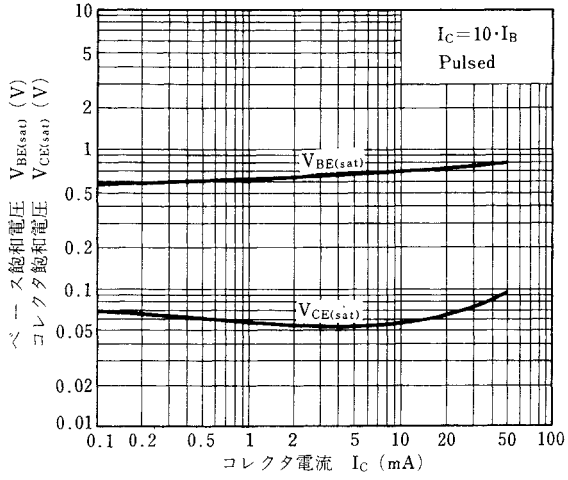

*パルス測定 PW \leq 350 μ s Duty Cycle \leq 2 % / Pulsed

h_{FE2} 区分

捺	2SC1653	N 2	N 3	N 4
印	2SC1654	N 5	N 6	N 7
	h_{FE2}	90~180	135~270	200~400

特性曲線/TYPICAL CHARACTERISTICS($T_a=25^\circ\text{C}$)

BASE AND COLLECTOR SATURATION VOLTAGE vs. COLLECTOR CURRENT