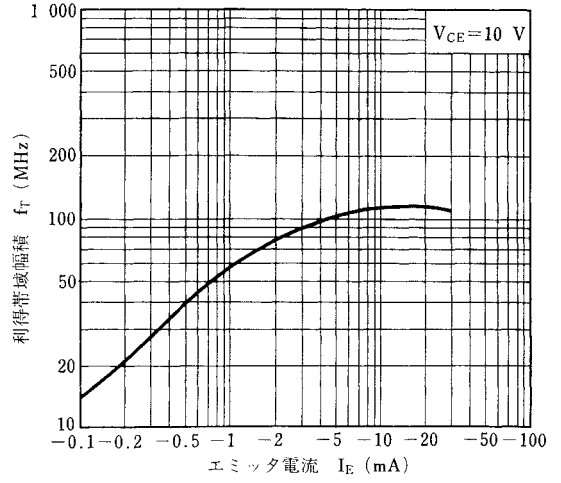

GAIN BANDWIDTH PRODUCT vs. EMITTER CURRENT