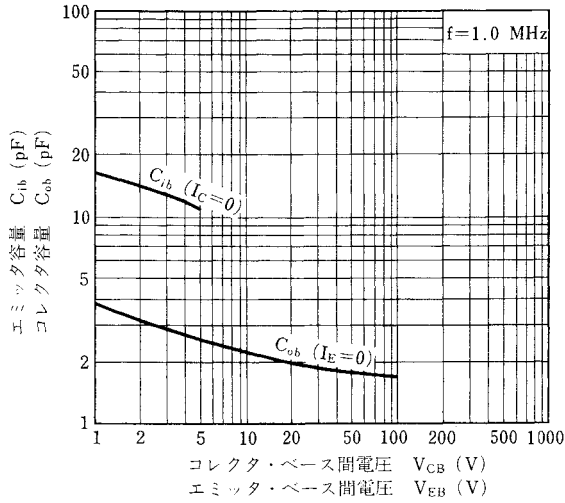

INPUT AND OUTPUT CAPACITANCE vs. REVERSE VOLTAGE